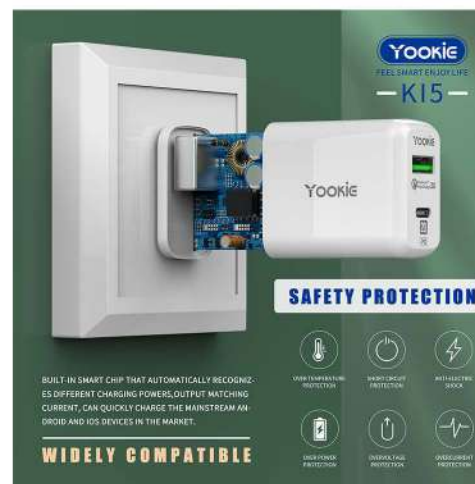

WIDELY COMPATIBLE

- TEMPERATURE PROTECTION
- SHORT CIRCUIT PROTECTION
- OVERCURRENT PROTECTION
- OVERVOLTAGE PROTECTION
- OVERHEAT PROTECTION
- OVERCURRENT PROTECTION

BRAND:.....YOOKIE
NAME:.....KI5
COLOR:.....WHITE
INPUT:.....AC100-240V,50-60HZ,0.4A
OUTPUT(QC):.....DC5V-3.1A,5V-2.1A,12V-1.6A
OUTPUT(PD):.....DC5V-3A,9V-2A,12V-1.5A

PRODUCT PARAMETER

SUPPORT FAST CHARGE PROTOCOL