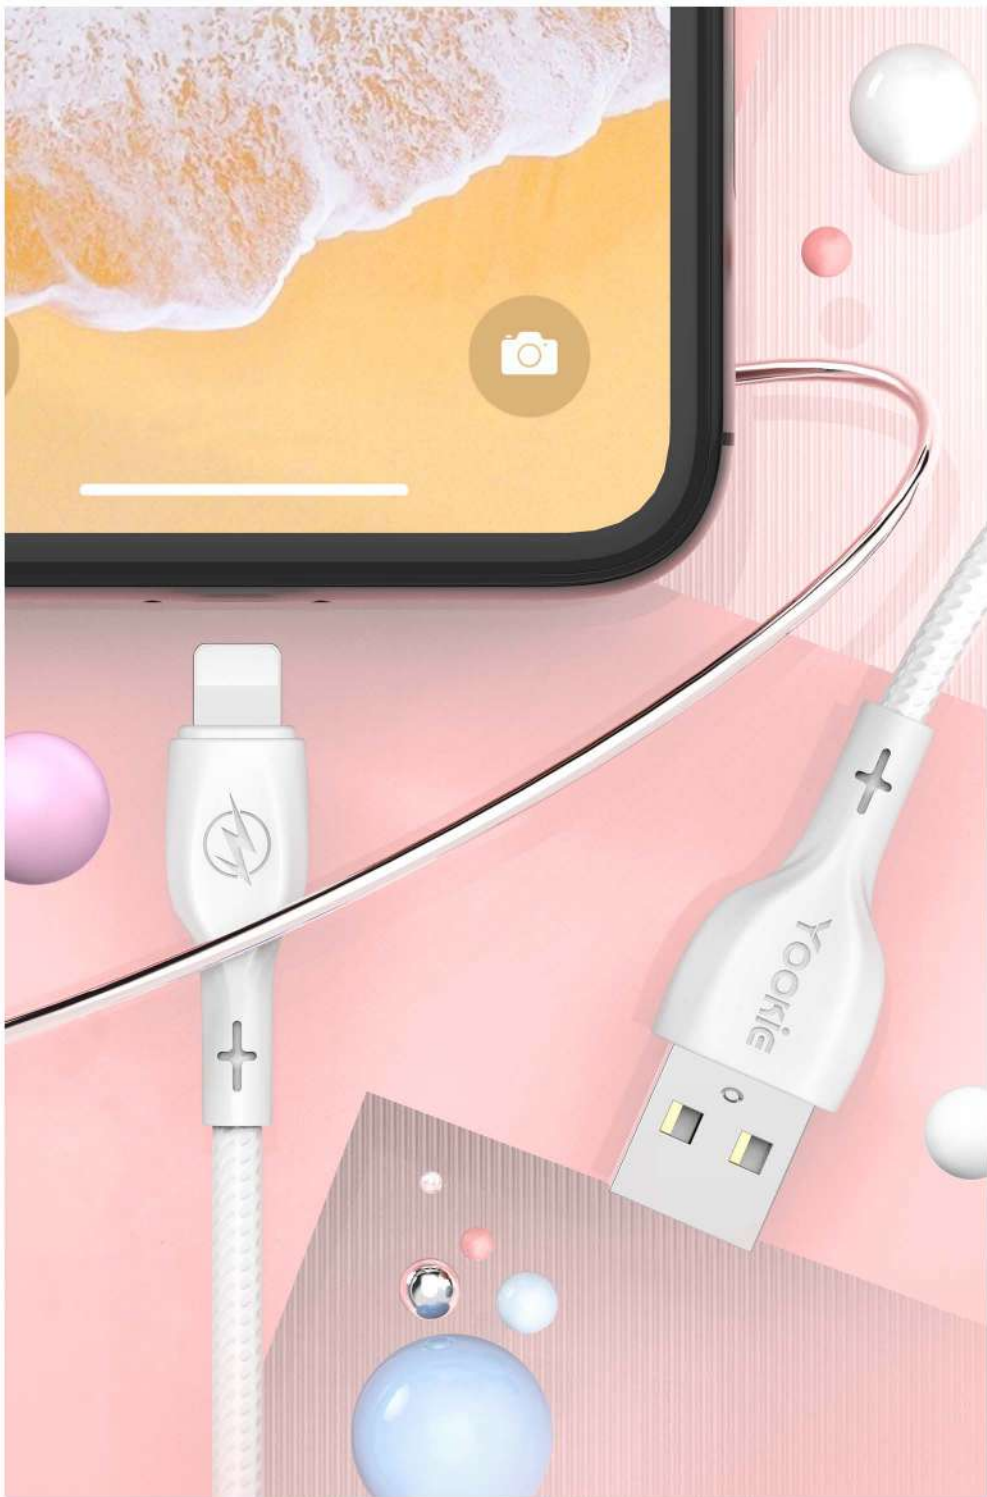

CB16

DATA CABLE (TYPE-C)
DATA CABLE (LIGHTNING)
Cable 1 m.

PRICE : **250.-**