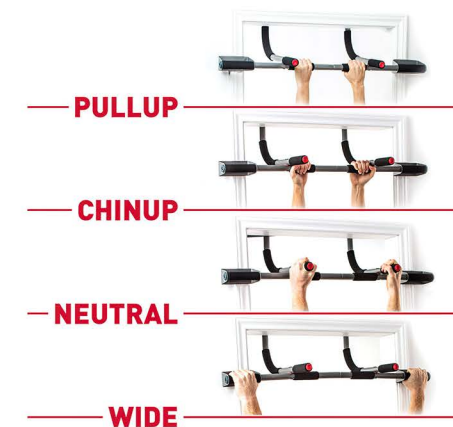

Perfect.

PUSHUP ELITE PRICE : **1,490.-**

Our flagship product, the Perfect Pushup features rotating handles that reduce strain on joints, while engaging more muscles for a truly perfect push-up. The original, patented design includes a ball bearing system to provide smooth, full rotation for natural alignment of the arms and wrists.

- Original, patented rotating handles reduce joint strain and engage more muscles
- Ergonomic design increases strength and definition in arms, shoulders, chest, back, and abs
- Patented rotating handles feature ball bearing system to provide smooth, full rotation for natural alignment of arms and wrists
- Comfortable rubber grips and non-slip base ensure stability
- Suitable for all fitness levels
- Includes 2 rotating handles

MULTY GYM

PRICE : 1,790.-

The portable Perfect Multi-Gym® system can be used as a doorway pull-up bar, for sit-ups, push-ups, and dips. The full body system targets arms, chest, core, and back muscles with workouts that ensure maximum muscle engagement.

- Portable gym that can be used as a doorway pull up bar or for sit-ups, pushups, and dips 300 pound weight capacity.
- Extra wide handles for 3 grip options: close, normal or hammer grip pullups padded handles ensure comfort for sit-ups, pushups and dips.
- When turned over, use padded handles for sit-ups, pushups and dips.
- Patented door frame guard and adjustable design securely fits door frames up to 33" wide and up to 6" deep.
- Assembled dimensions are 15 x 38 x 14 "