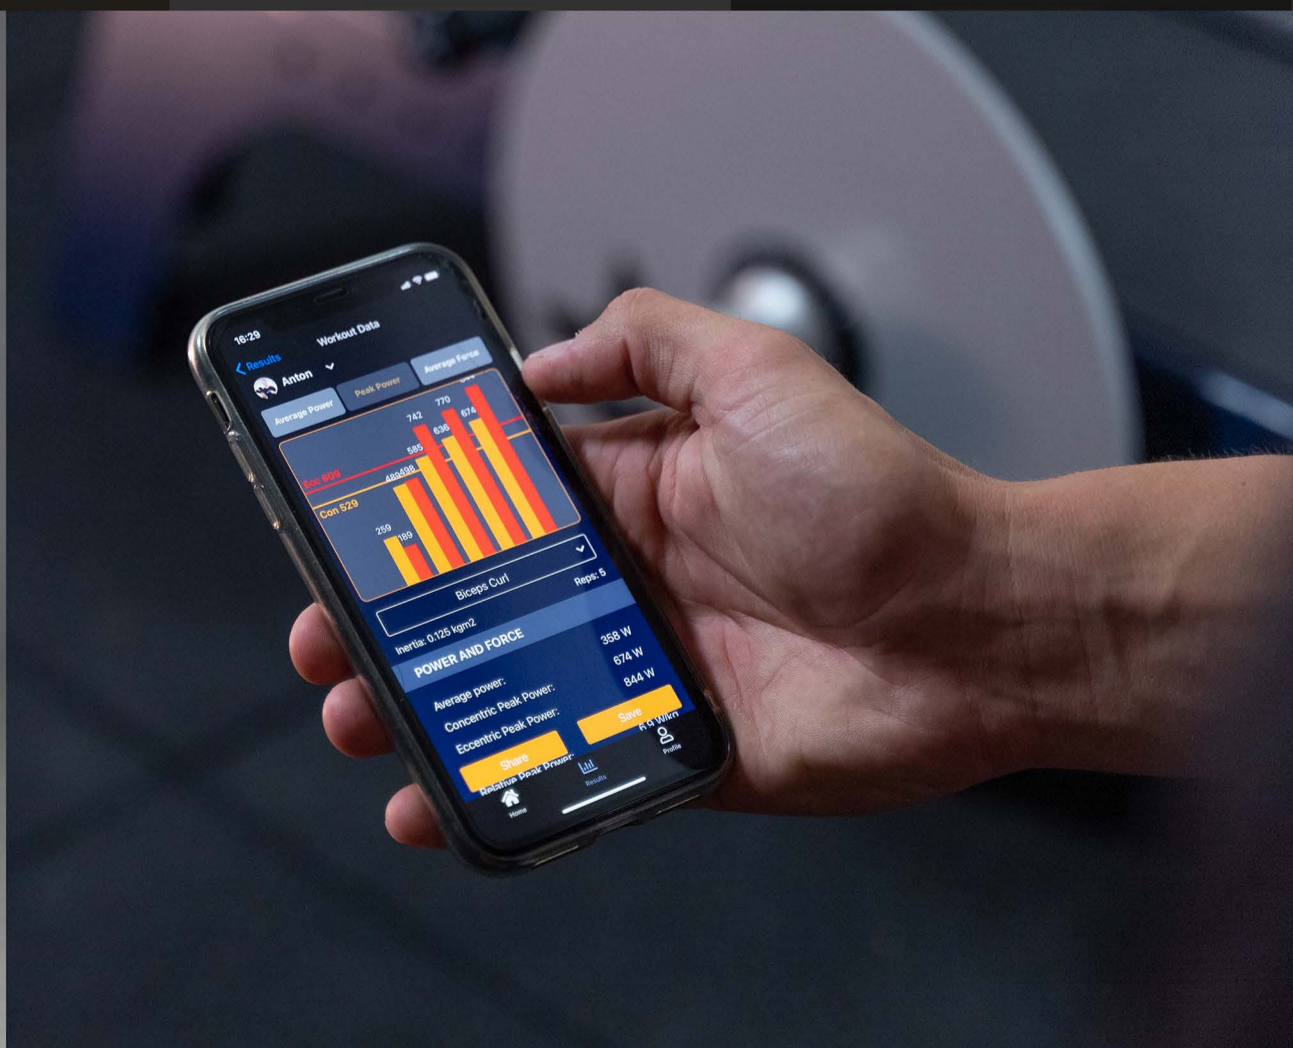

ย่อส่วน **ฟิตเนสขนาดใหญ่** มาไว้ **ในเครื่องเดียว**

kBox® kPulley® Exxentric®

kBox4 Active

Our entry level model for the serious personal trainer or demanding home user. The perfect tool in strength and rehabilitation at our lowest price point.

kBox4 Lite

Offers the lowest weight and best portability which makes it perfect for frequent travel without compromising the training.

kBox4 Pro

Our premium kBox model with the greatest versatility and largest performance area. It's ideal for sports teams, premium fitness clubs and physiotherapy facilities.

kPulley2

The kPulley2 is the ideal horizontal solution for improving strength by offering flywheel training for rotational and pull exercises.

- Entry Level Model ✓
- Holds 1-2 Flywheels ✓
- kMeter Compatible ✓
- Weighs 15 kg ✓
- Starting at €1 410 / $1 835 ✓

- Enhanced Portability ✓
- Holds 1-4 Flywheels ✓
- Built in kMeter ✓
- Weighs 9.5 kg ✓
- Starting at €2 300 / $2 865 ✓

- Largest Performance Area ✓
- Holds 1-4 Flywheels ✓
- Built in kMeter ✓
- Weighs 15.5 kg ✓
- Starting at €2 990 / $3 465 ✓

- Horizontal Model ✓
- Holds 1-2 Flywheels ✓
- Built in kMeter ✓
- Easy to assemble ✓
- Starting at €1 890 / $2 190 ✓