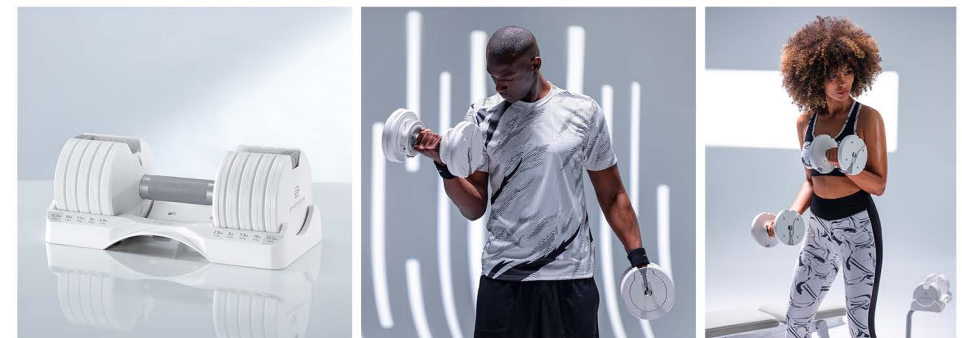

Include:

Pure Series 12.5LB Adjustable Dumbbell x1