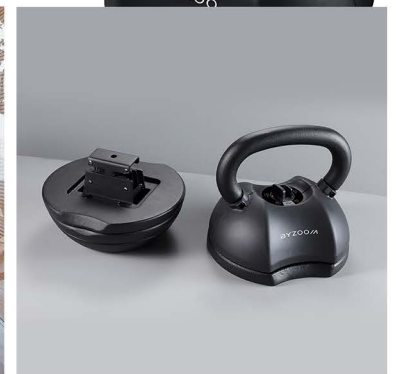

- Comes with 5 adjustment angles - 0°, 30°, 45°, 60°, 83°, easily adjustable with one hand
- Elegant color combination to blend in seamlessly in your home
- Comfortable seat cushion to reduce stress on your spine
- Small wheels on the back legs to move the bench around effortlessly
- Safety pin on the legs to prevent them from moving
- Maximum loading weight 250Kg

Include:

Pure Series - Foldable Bench x1

30LB Adjustable Kettlebell

PRICE : **5,990.-**

Easily change between 5 weights in seconds.

Choose from 5 different weight options with our patented adjustment mechanism and see how the kettlebell changes size.

- Ergonomically curved surface to reduce stress on your wrists
- 5 weight adjustments – 10, 15, 20, 25, 30lbs
- Smooth and quick to change between weights – just turn the knob to the desired weight
- Kettlebell size changes with weight chosen
- Patented adjustment mechanism

Include:

Classic Series 30LB Adjustable Kettlebell x1

75LB Adjustable Dumbbell

PRICE : **12,990.-**

Replace 21 dumbbells in one go with our classic dumbbells

Take your workout to the next level and reach your goals with our heaviest dumbbell so far.