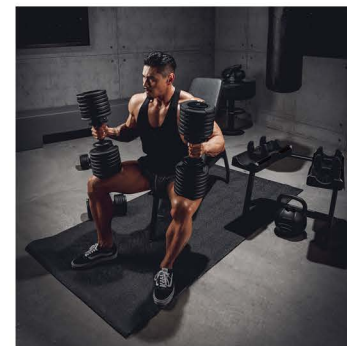

75LB Adjustable Dumbbell

PRICE : **12,990.-**

Replace 21 dumbbells in one go with our classic dumbbells

Take your workout to the next level and reach your goals with our heaviest dumbbell so far.

- 21 weight adjustments – 10, 12.5, 15, 20, 22.5, 25, 30, 32.5, 35, 40, 42.5, 45, 50, 52.5, 55, 60, 62.5, 65, 70, 72.5 75LB
- Dumbbell length changes with weight adjustment.
- Easy adjustment mechanism
- Patented in the US, Europe and Asia
- Each dumbbell comes with a storage tray

Include :
75LB Adjustable Dumbbell x1