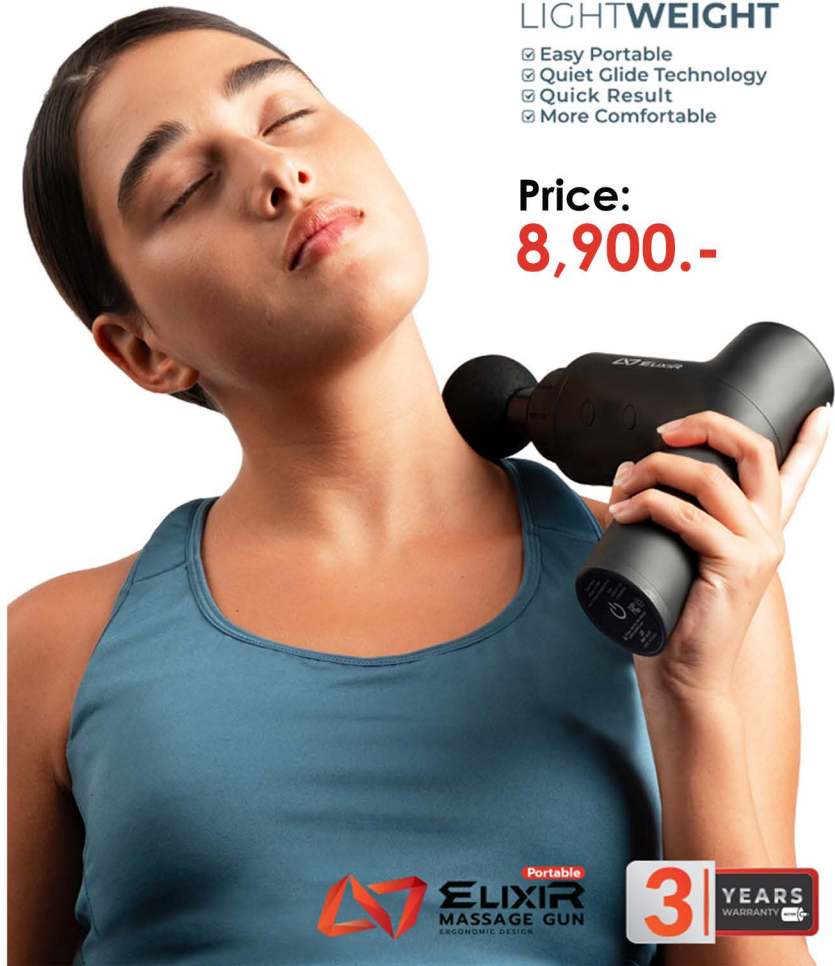

**15 kgf**  
Of force

**4 Head**  
Round / Bullet / Flat / Fork

**4 Hours**  
Up to 4 hours  
battery life 2550 mAh

Splashproof

Take it anywhere

Size  
**188\*242** mm.

Weight **1** kg.

**Portable**  
**ELIXIR**  
**MASSAGE GUN**  
 ERGONOMIC DESIGN

ปืนนวดคลายกล้ามเนื้อ  
 บรรเทาอาการปวดเมื่อย | กระตุ้นกล้ามเนื้อ

ELIXIR MASSAGE GUN (PORTABLE)

**ULTRA**  
**LIGHTWEIGHT**

- ☑ Easy Portable
- ☑ Quiet Glide Technology
- ☑ Quick Result
- ☑ More Comfortable

Price:  
**8,900.-**

**ULTRA**  
**LIGHTWEIGHT**

- ☑ Easy Portable
- ☑ Quiet Glide Technology
- ☑ Quick Result
- ☑ More Comfortable

---

- Powerful Brushless High-Torque Motor
- 3 Level Adjustable
- Dynamic Balance Technology
- 4 Interchangeable Massage Head
- Ergonomic Design
- Soft EVA Massage Head
- Sweatproof
- Up to 4 hrs usage (full charge)

**3 Level Adjustable**

**LEVEL 3**

**Full Charge**  
 Up to 4 hrs usage

**4 HR.**

**Ergonomic Design**  
 Size 15x17x5 cm.

**Soft EVA Massage Head**

**Sweatproof**

**4 Interchangeable Massage Head**