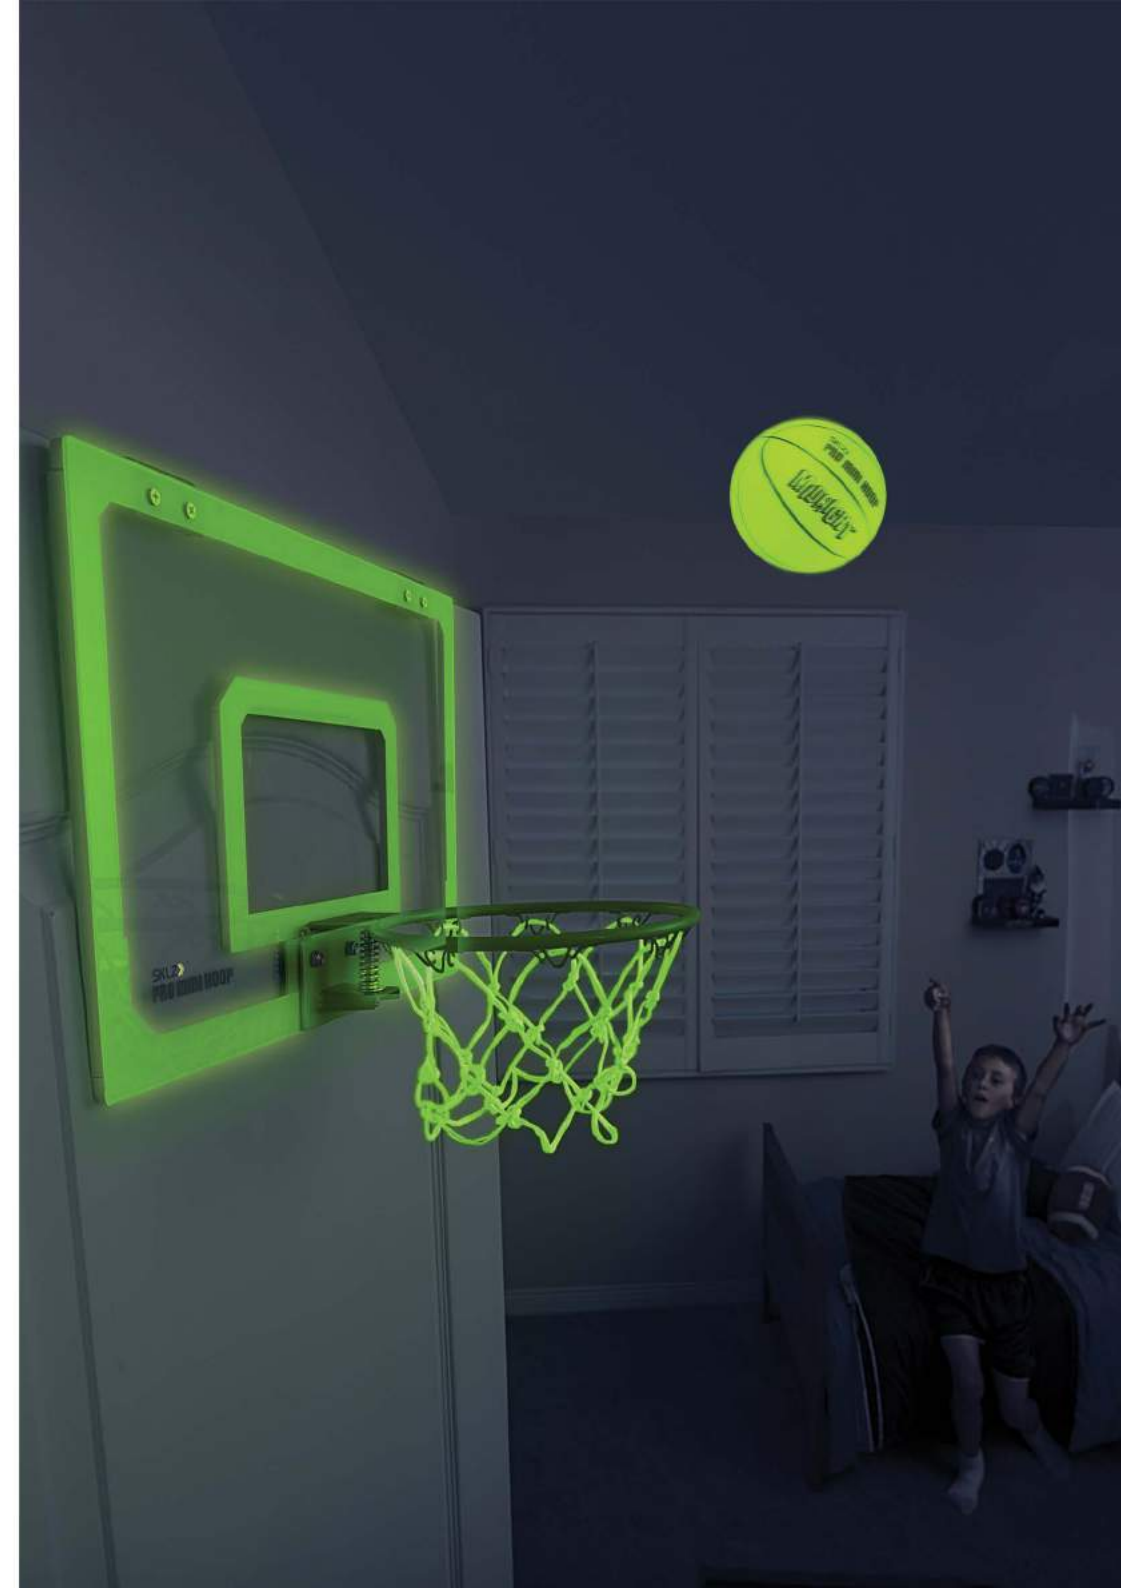

Clear polycarbonate shatter-proof backboard

Pro-style replica graphics

Pro-style replica graphics

Pro-style replica graphics

Pro-style replica graphics

Pro-style replica graphics

PRO MINI HOOP® MICRO 1,590.-

COMPACT PRO-GRADE BACKBOARD, BREAK-AWAY STEEL RIM AND FOAM BALL

Quick assembly, easy-mounting Pro Mini Hoop Micro means it's game on. The break-away rim, shatterproof backboard, and foam mini-ball mean you can hoop safely.

- Backboard measures 15" x 10"
- Heavy-duty, 3-ply net
- Ball safely with break-away steel rim and 4" foam mini-ball
- Padded backing protects the mounting door

PACKAGE include

- Micro backboard
- 8" steel rim
- Net
- Door brackets (2)
- 4" mini foam basketball

PRO MINI HOOP® MICRO BALL 290.-

FOAM MICRO BASKETBALL

Enjoy quieter Pro Mini Hoop play with the Micro Foam Ball. This 4" soft, foam ball will work with any Pro Mini Hoop.

- Designed for Use with the SKLZ Pro mini hoop micro
- 4 inch mini foam basketball
- Perfect for young kids

Clear polycarbonate shatter-proof backboard

Foam-padded, slide-on door brackets

Glow-in-the-dark pro-style replica graphics

9" diameter spring-action break-away steel rim

Glow-in-the-dark heavy-duty 8-loop, 3-ply nylon net

PRO MINI HOOP® MIDNIGHT 2,290.-

PRO GRADE GLOW-IN-THE-DARK HOOP & BALL

Get your late night fix and keep it real. Pro Mini Hoop Midnight has the look and functionality of a pro-grade basket with the added fun of a glow-in-the-dark hoop and ball so the plays can last all night.