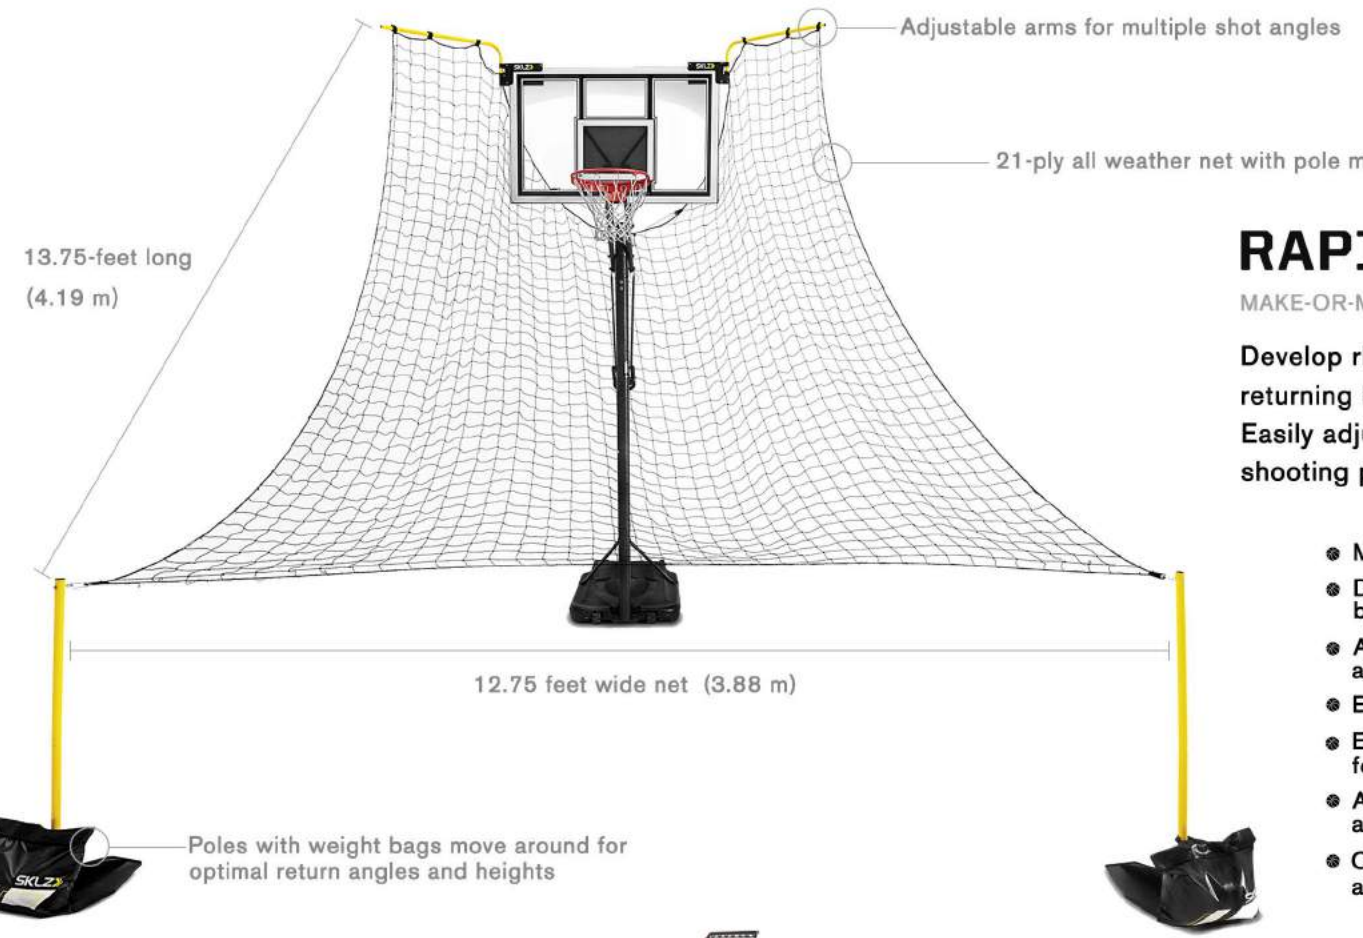

RAPID FIRE II 4,990.-

MAKE-OR-MISS 180° BALL RETURN

Develop rhythm and muscle memory by instantly returning balls to maximize your shot count. Easily adjust the swiveling arms and net for shooting practice from any angle on the court.

- Maximize the number of shots from all over the court
- Develops rhythm and muscle memory by instantly returning balls from any angle
- Adjustable arms for multiple shot angles – baseline, wing, free throws
- Easily mounts and adjusts in minutes
- Easy setup & usage – swiveling arms adjust for multiple shooting angles
- Adjustable arms fold back for games or as a protective backstop
- Quick storage – product tucks behind base and backboard for storage

PACKAGE include

- Rapid Fire II
- Weight Bags
- Usage Guide