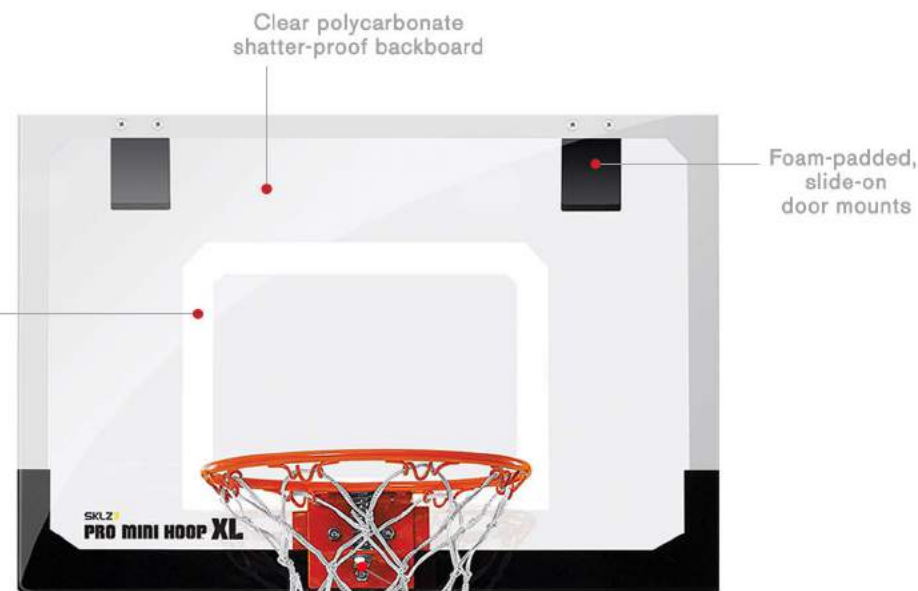

PRO MINI HOOP® XL 2,390.-

PRO-GRADE BACKBOARD AND BREAK-AWAY STEEL RIM

Indoor miniature basketball hoop with look and feel of a genuine outdoor hoop. Score a slam dunk in your home, office, or dorm room!

- 23" x 16" clear polycarbonate shatter-proof backboard
- 9 1/2" diameter spring-action "break-away" steel rim
- 5 1/2" diameter mini basketball (air pump not included)

1. **PACKAGE include**
2. Backboard
   - Rim with spring-action system
   - Nylon Net
   - Mini PMH basketball
   - Door brackets (2)