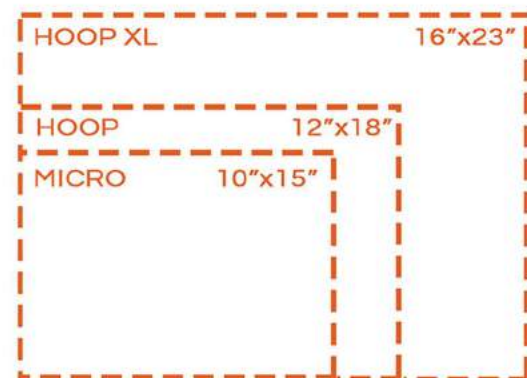

- Backboard measures 15" x 10"
- Heavy-duty, 3-ply net
- Ball safely with break-away steel rim and 4" foam mini-ball
- Padded backing protects the mounting door

PACKAGE include

- Micro backboard
- 8" steel rim
- Net
- Door brackets (2)
- 4" mini foam basketball