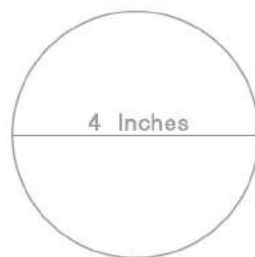

PRO MINI HOOP® MICRO BALL 290.-

FOAM MICRO BASKETBALL

Enjoy quieter Pro Mini Hoop play with the Micro Foam Ball. This 4" soft, foam ball will work with any Pro Mini Hoop.

- Designed for Use with the SKLZ Pro mini hoop micro
- 4 inch mini foam basketball
- Perfect for young kids